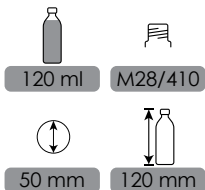

M20/410

26x51 mm

113 mm

CRYSTAL

CODE: FPT1005

PE

BOTTLES

PHARMA BOTTLES