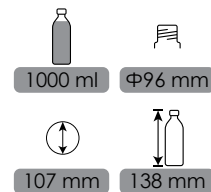

ALEX

CODE: FP7001

ALEX

CODE: FP7004

Φ96 mm

99 mm

ALEX

CODE: fi7003