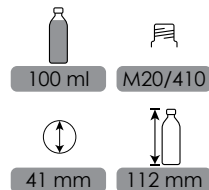

MERET

CODE: FP1007