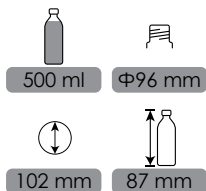

ALEX

CODE: FP7001

ALEX

CODE: FP7004

Φ96 mm

99 mm

ALEX

CODE: fi7003