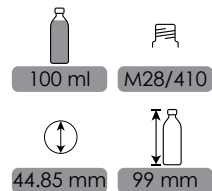

PHARMA

CODE: FPT3001