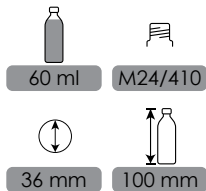

COSMETICS BOTTLES

MERET

CODE: FP2015