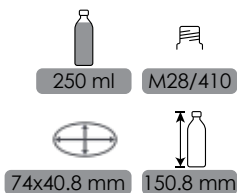

CLEANSER

CODE: FPT3006