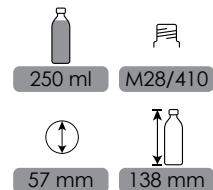

PHARMA

CODE: FPT3005