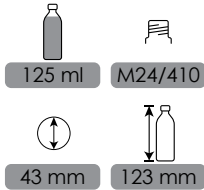

THEA

CODE: FP2001