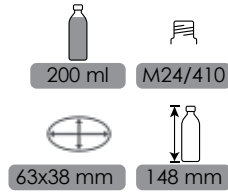

MERET

CODE: FPT1006

MERET

CODE: FPT2005

CRYSTAL

CODE: FPT2003

50 ml

M20/410

26x40 mm

92 mm

CRYSTAL

CODE: FPT1001

75 ml

M20/410

26x51 mm

113 mm

CRYSTAL

CODE: FPT1005