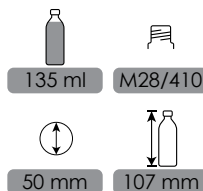

PHARMA

CODE: FPT3003