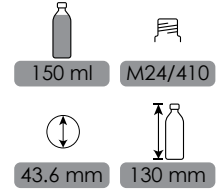

60 ml

M24/410

35 mm

98 mm

CLEO

CODE: FPT2019

150 ml

M24/410

43.6 mm

130 mm

CLEO

CODE: FPT2016

200 ml

M24/410

48 mm

142 mm