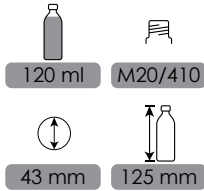

MERET

CODE: FPT1006