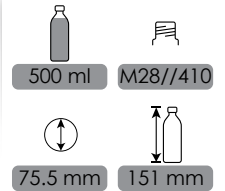

55 mm

148 mm

THEA

CODE: FPT2006

500 ml

M28//410

75.5 mm

151 mm