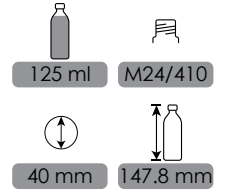

125 ml

M24/410

40 mm

147.8 mm

ISIS

CODE: FPT2002