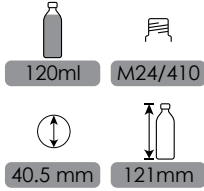

120ml

M24/410

40.5 mm

121mm

CLEO

CODE: FPT2015