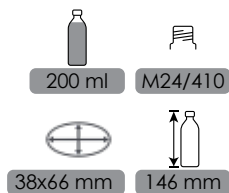

CODE: FP3017

CLEO

CODE: FP2004

FINE TUNED PACKAGING

LARET

CODE: FP1005

LARET

CODE: FP1006