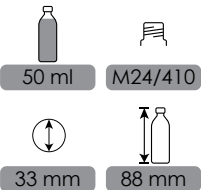

CLEO

CODE: FP2009