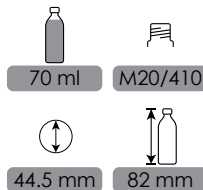

MIA

CODE: FPT1010