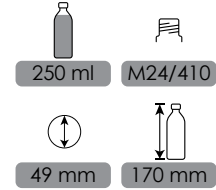

MERET

CODE: FPT2005