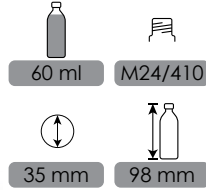

CODE: FPT1009

150 ml M24/410

52.8x34.9 mm 145.3 mm

NIA

CODE: FPT2007

250 ml M24/410

68x45 mm 164 mm

VICHI

CODE: FPT2008

FINE TUNED PACKAGING

120ml

M24/410

40.5 mm

121mm

CLEO

CODE: FPT2015