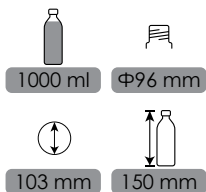

ALEX

CODE: FP7001

ALEX

CODE: FP7004

Φ96 mm

99 mm

ALEX

CODE: fi7003