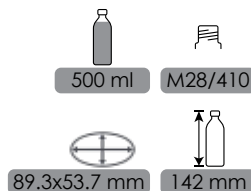

CLEANSER

CODE: FPT3013