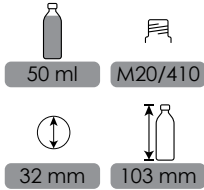

500 ml

M28/410

66 mm

189.8 mm

CLEO

CODE: FPT3009

50 ml

M20/410