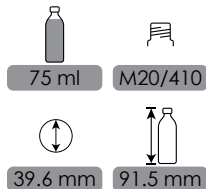

20 g

28 mm

PREFORM

Pharma

FINE TUNED PACKAGING

PHARMA BOTTLES

PHARMA

CODE: FPT1003