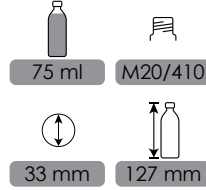

75 ml

M20/410

33 mm

127 mm

ISIS

CODE: FPT1004