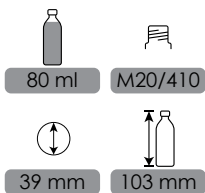

KAYA

CODE: FP1011