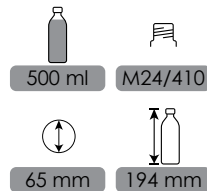

MERET

CODE: FP2010