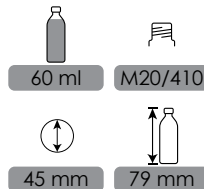

CODE: FP3017

CLEO

CODE: FP2004

FINE TUNED PACKAGING

LARET

CODE: FP1005

LARET

CODE: FP1006