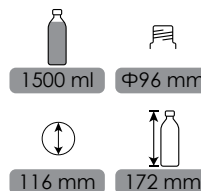

ALEX

CODE: FP7003