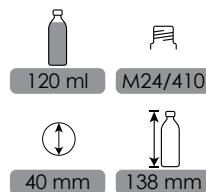

KAYA

CODE: FP2006

FINE TUNED PACKAGING