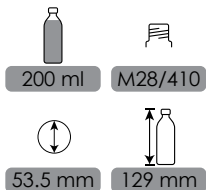

PHARMA

CODE: FPT3004