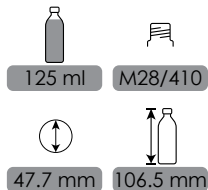

20 g

28 mm

PREFORM

Pharma

FINE TUNED PACKAGING

PHARMA BOTTLES

PHARMA

CODE: FPT1003