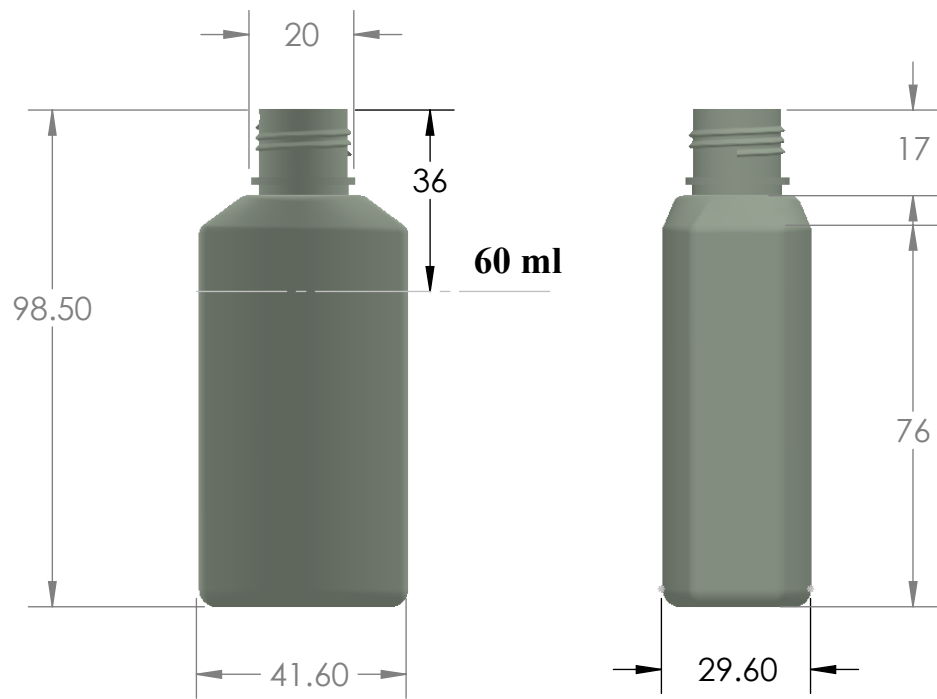

6 5 4 3 2 1

D

D

C

C

B

B

A

A

6 5 4 3 2 1

First Plast

Material: PET

Part No.: FPT 1007

Bottle 60 ml

Quantity:

Scale: 2:3